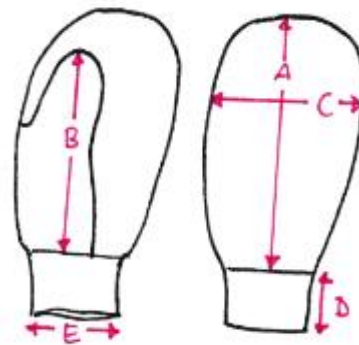

K19 Final Measures Boiled-Wool Gloves (in cm)

	Description	1	2	3
A	Glove length	9,9 3,8	12,3 4,8	14,4 5,6
B	Thumb length	No thumb	9,7 3,8	10,4 4,0
C	Glove width	7,3 2,8	7,7 3,0	8,4 3,3
D	Hem height	6,0 2,3	6,0 2,3	6,5 2,5
E	½ hem width bottom	5,0 1,9	5,0 1,9	6,0 2,3

Size 1
Glove (Without Thumb)

Size 2 and Size 3
each with a thumb

All quoted measures are approximate dimensions and may differ from the actual measures slightly.