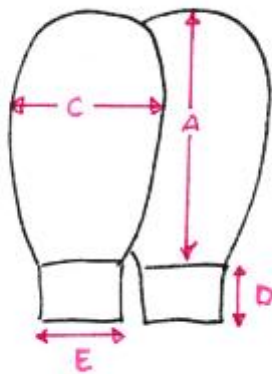

K19 Final Measures Boiled-Wool Gloves (in cm)

	Description	1	2	3
A	Glove length	9,9 3,8	12,3 4,8	14,4 5,6
B	Thumb length	No thumb	9,7 3,8	10,4 4,0
C	Glove width	7,3 2,8	7,7 3,0	8,4 3,3
D	Hem height	6,0 2,3	6,0 2,3	6,5 2,5
E	½ hem width bottom	5,0 1,9	5,0 1,9	6,0 2,3

Size 1
Glove (Without Thumb)

Size 2 and Size 3
each with a thumb

All quoted measures are approximate dimensions and may differ from the actual measures slightly.